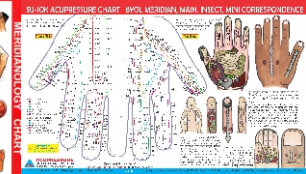

136_ACS Sujok Chart - Main Correspondence