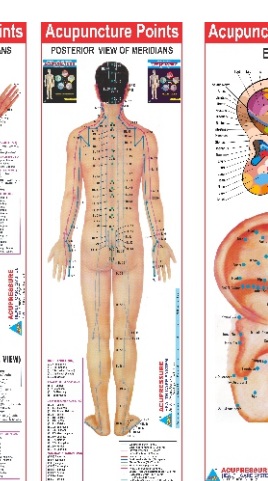

432_ACS Acupuncture Points Chart-Set of 4