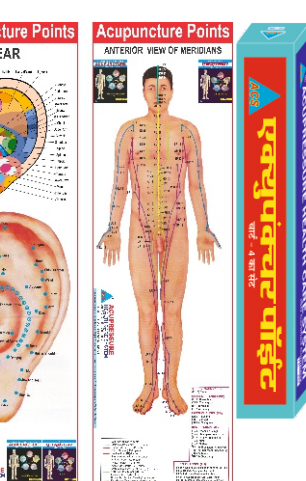

614_ACS Acupressure/Acupuncture Shu Point 60 Commanding Points

Acupuncture Points