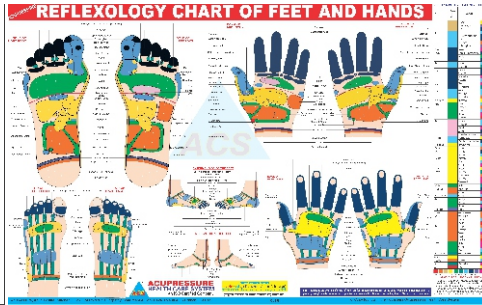

198_ACS Reflexology Chart - English 20"x30"