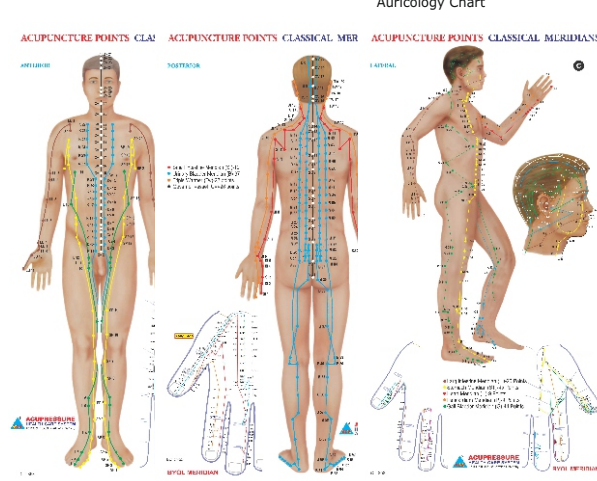

353_ACS Acupuncture Points Chart - Meridians Set of 3